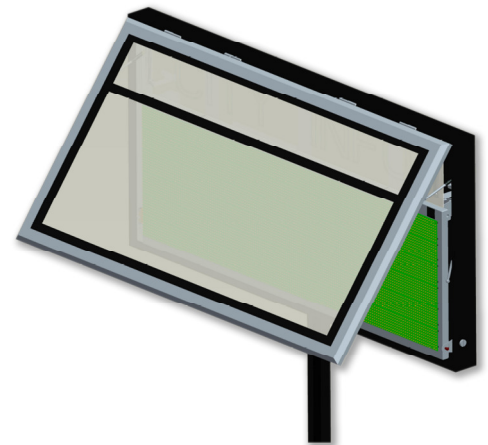

City Information LED Sign

The City Information LED Sign belongs to the line of devices for outdoor application and suited to operate in harsh environmental conditions.

The equipment is in fact able to resist against a wind force above 130 km/h and provides a high degree of protection against infiltration of water and dust without compromising air circulation that is necessary for the dissipation of heat generated by internal electronic devices.

Has a protective front panel with antiglare treatment, to ensure visibility from any angle and any light conditions outside.

The equipment is able to resist vandalism and damage. Therefore is also equipped with devices to limit access to non-experts, while retaining quick access for maintenance.

Is structured mechanically and electronically in a modular fashion to minimize the time for action and thereafter the down time due to fault.

City Information LED Sign

LED colors	Monochrome or Fullcolor
Height (mm)	1400
Width (mm)	2500
Depth (mm)	120
IP Protection	55